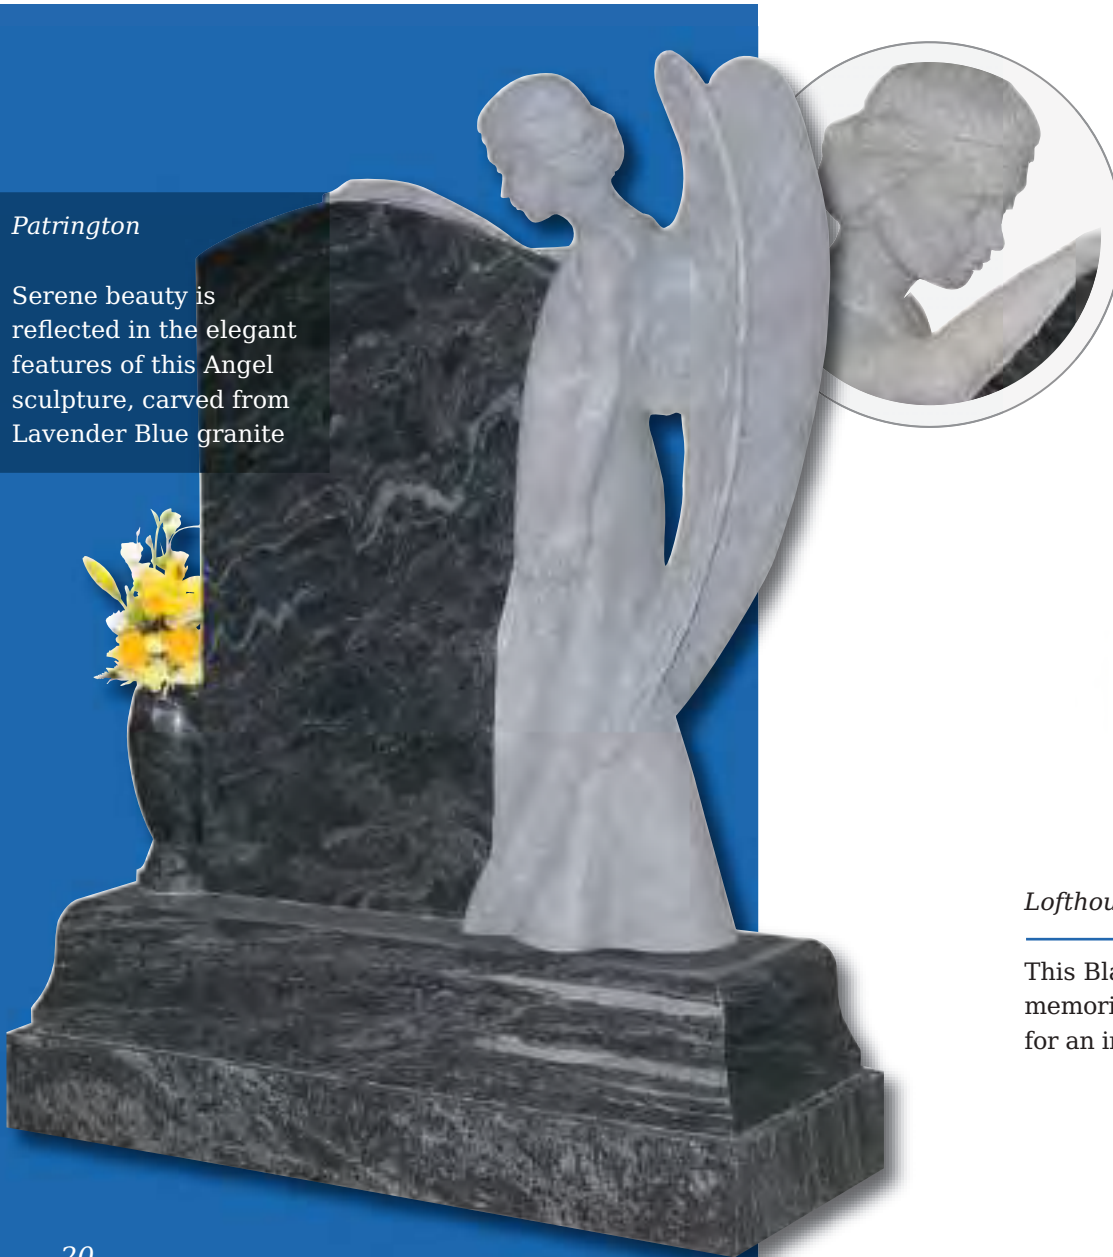

Lawn Memorials

Patrington

Serene beauty is reflected in the elegant features of this Angel sculpture, carved from Lavender Blue granite