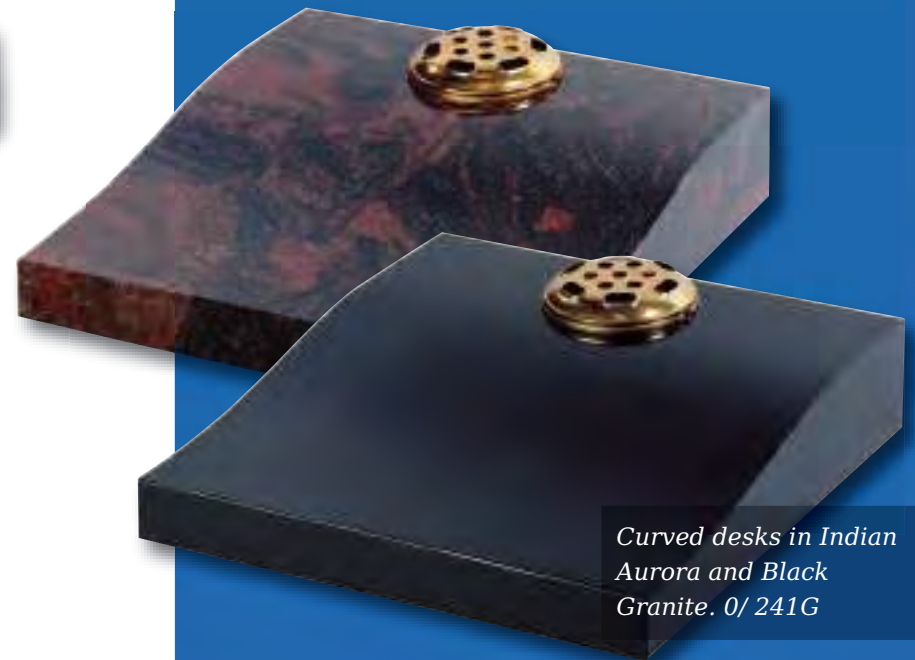

*Desk with pitched edge in
Blue Pearl granite. 0/244G*

*Desk with raised book in
Black Granite. 0/245G*

*Blue Pearl granite wedge
with pitched edge. 0/243G*

*South African Dark Grey
polished wedge. 0/230G*