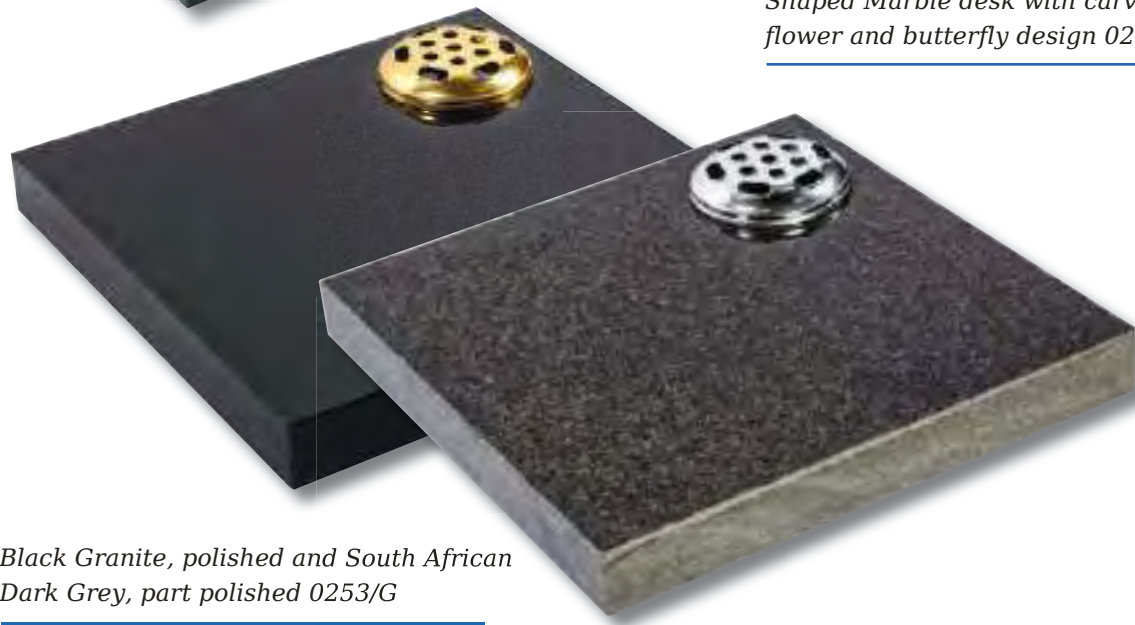

*Black Granite, polished and South African
Dark Grey, part polished 0253/G*