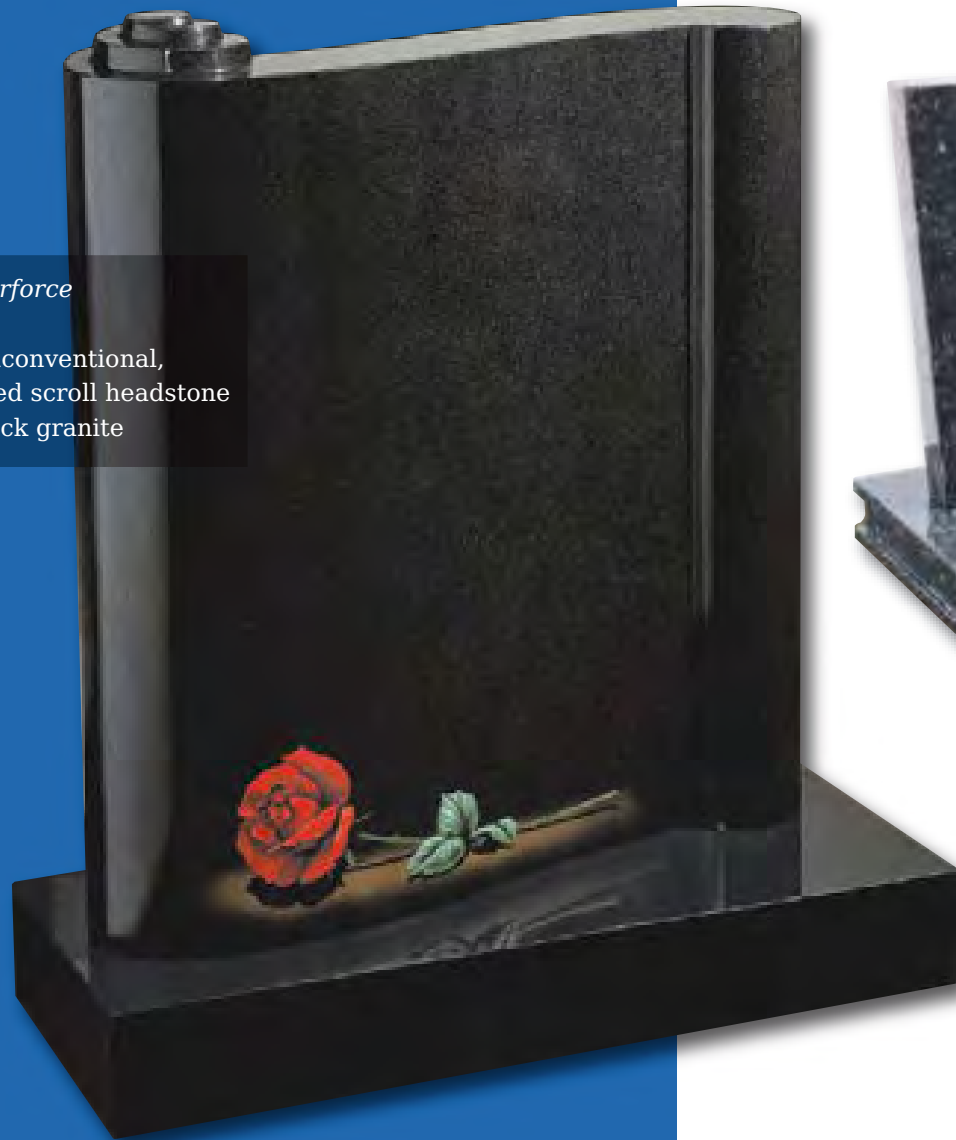

Books and Scrolls

Wilberforce

An unconventional, stylised scroll headstone in Black granite