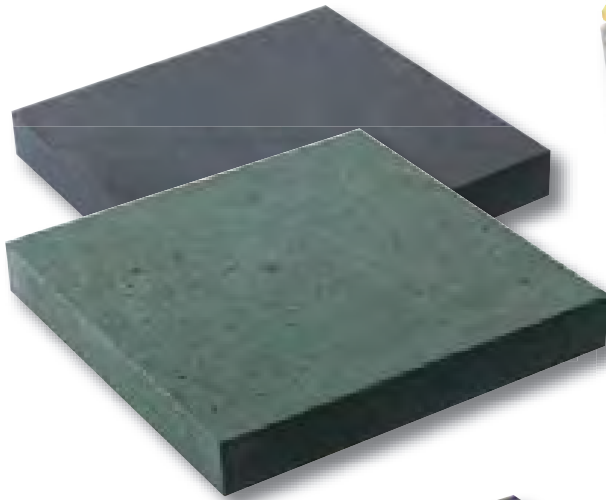

*Shaped Marble desk with carved
flower and butterfly design 0251/G*