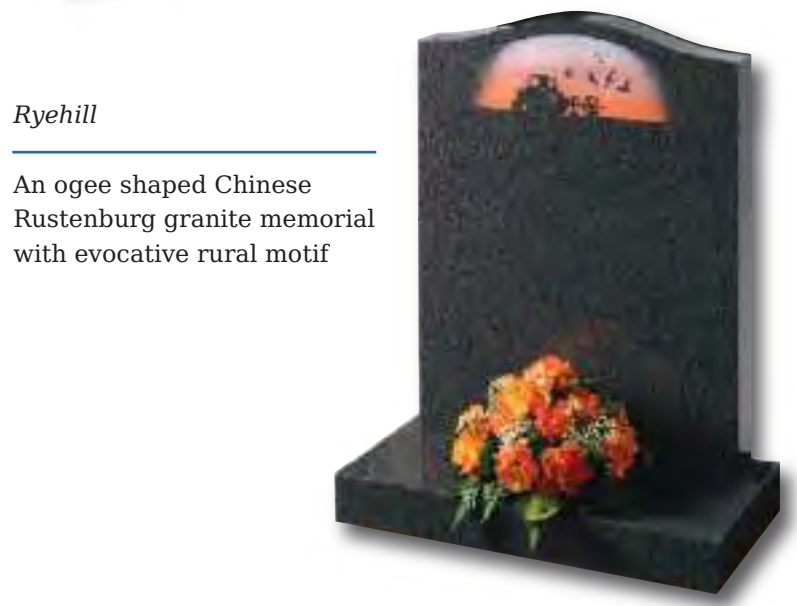

Ryehill
An ogee shaped Chinese
Rustenburg granite memorial
with evocative rural motif