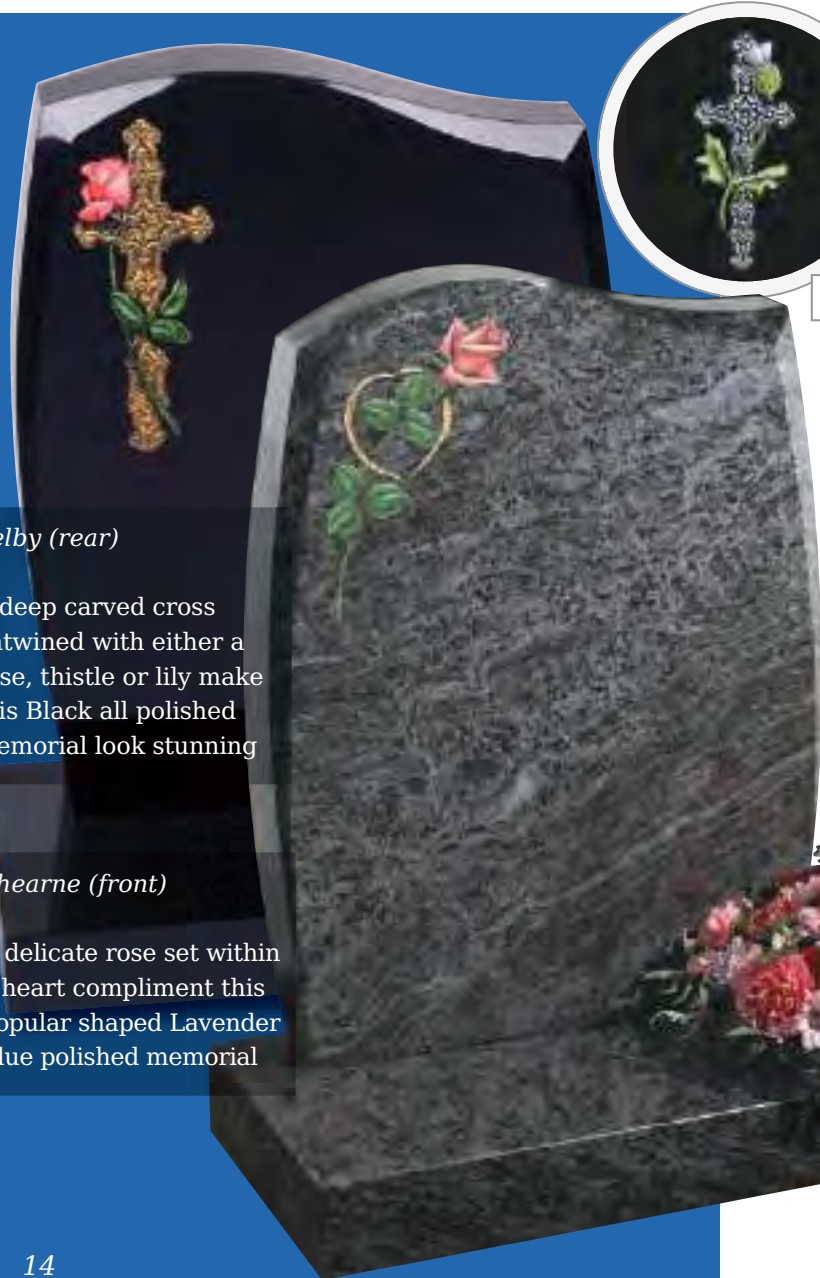

Alternative Designs

Lawn Memorials

Selby (rear)

A deep carved cross entwined with either a rose, thistle or lily make this Black all polished memorial look stunning

Thearne (front)

A delicate rose set within a heart compliment this popular shaped Lavender Blue polished memorial