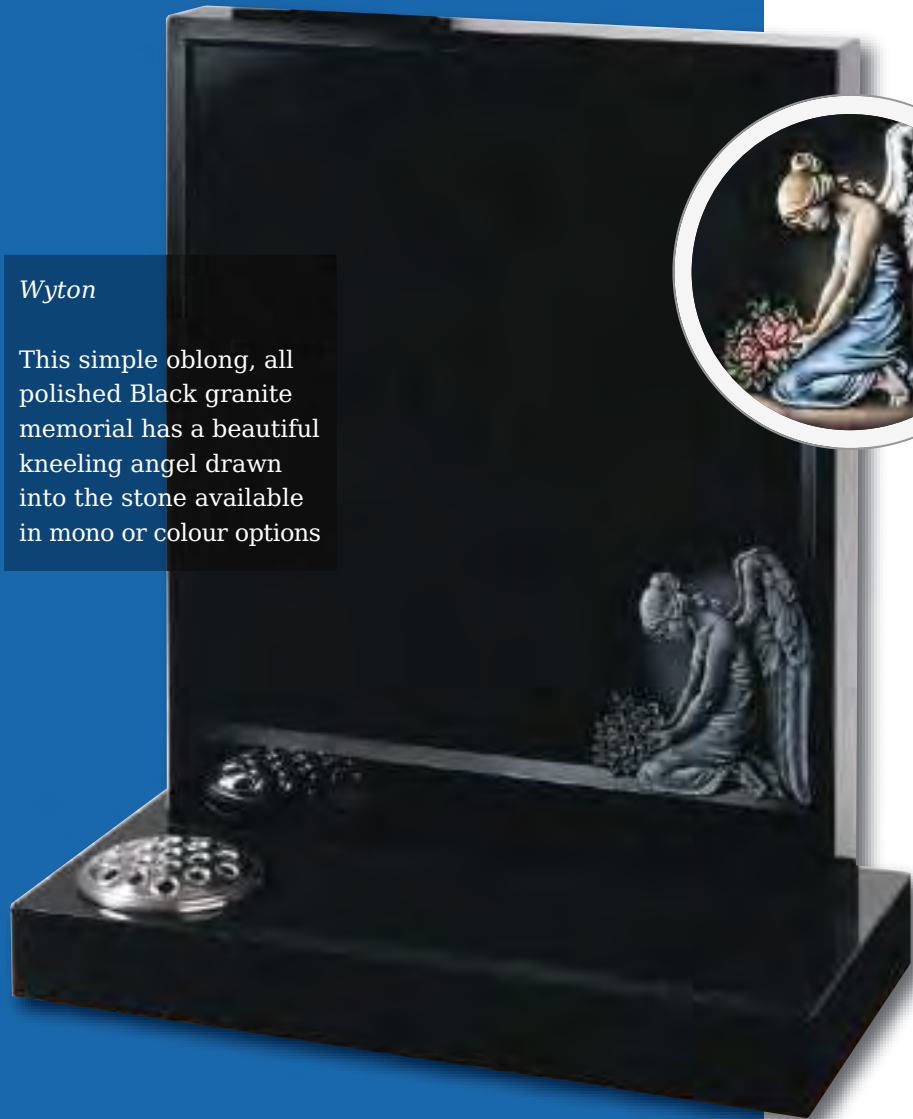

Lawn Memorials

Wyton

This simple oblong, all polished Black granite memorial has a beautiful kneeling angel drawn into the stone available in mono or colour options